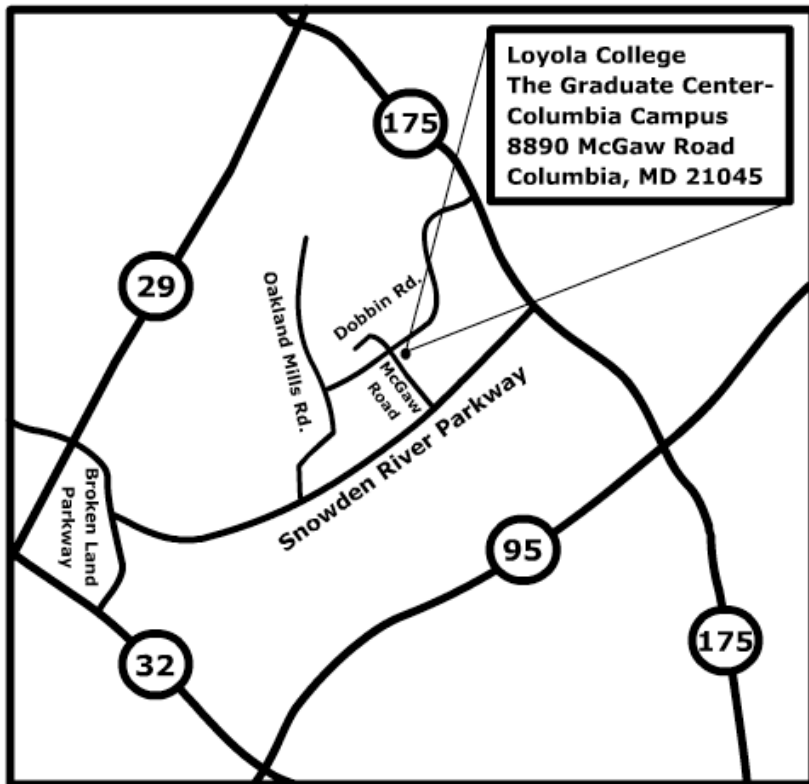

The Loyola University Graduate Center, Columbia Campus
Pastoral Counseling Department
8890 McGaw Road, Suite 380
Columbia, MD 21045
(410) 617-7620

Directions from I-95:

1. From I-95, follow 175 west towards Columbia
2. From 175 west, take the 3rd exit, Snowden River Parkway. At the end of the exit ramp, turn left at the light to go south.
3. Follow Snowden River Parkway to the 2nd light and turn right on McGaw Road, where you see Apple Ford.
4. Follow McGaw Road past the Gramophone store and just before the light at the intersection of McGaw and Dobbin Roads, turn right into the Graduate Center Parking lot.

From the Baltimore Beltway 695:

1. From 695 in Towson, take the outer loop toward Pikesville and take Exit #16-A, Route 70 west toward Frederick
2. Follow Route 70 west and take the left exit onto Route 29 south toward Columbia
3. Follow Route 29 south and exit onto Route 175 East
4. Follow Route 175 East to the 3rd traffic light and turn right onto Dobbin Road
5. Follow Dobbin Road to the 3rd traffic light and turn left onto McGaw Road.
6. Immediately after the Dobbin/McGaw intersection, turn left into the Graduate Center parking lot.