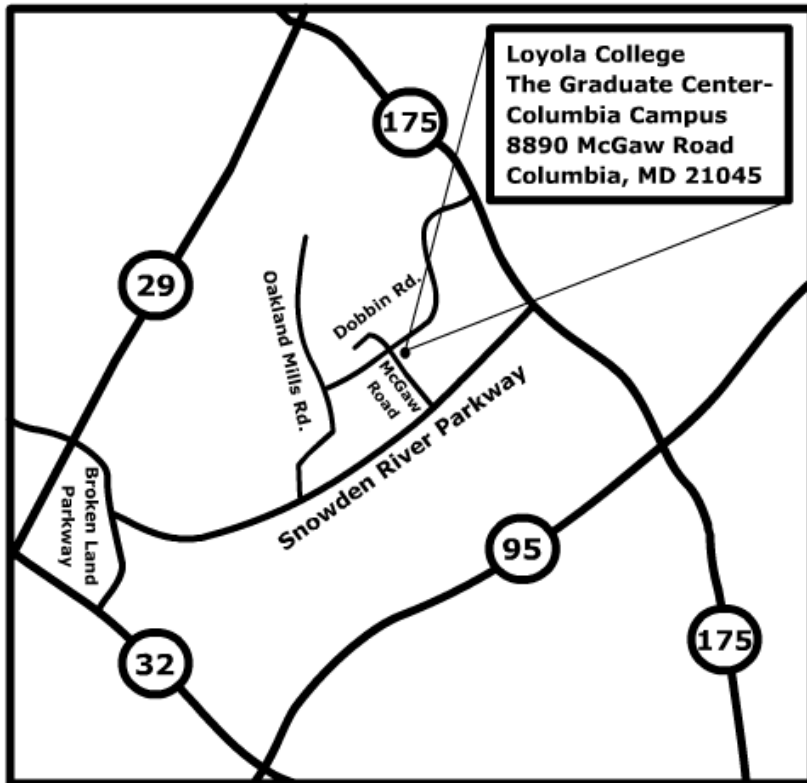

The Loyola College Graduate Center, Columbia Campus

Pastoral Counseling Department

8890 McGaw Road, Suite 380

Columbia, MD 21045

(410) 617-7620

Directions from I-95:

1. From I-95, follow 175 west towards Columbia
2. From 175 west, take the 3rd exit, Snowden River Parkway. At the end of the exit ramp, turn left at the light to go south.
3. Follow Snowden River Parkway to the 2nd light and turn right on McGaw Road, where you see Apple Ford.
4. Follow McGaw Road past the Gramophone store and just before the light at the intersection of McGaw and Dobbin Roads, turn right into the Graduate Center Parking lot.

From the Baltimore Beltway 695:

1. From 695 in Towson, take the outer loop toward Pikesville and take Exit #16-A, Route 70 west toward Frederick
2. Follow Route 70 west and take the left exit onto Route 29 south toward Columbia
3. Follow Route 29 south and exit onto Route 175 East
4. Follow Route 175 East to the 3rd traffic light and turn right onto Dobbin Road
5. Follow Dobbin Road to the 3rd traffic light and turn left onto McGaw Road.
6. Immediately after the Dobbin/McGaw intersection, turn left into the Graduate Center parking lot.